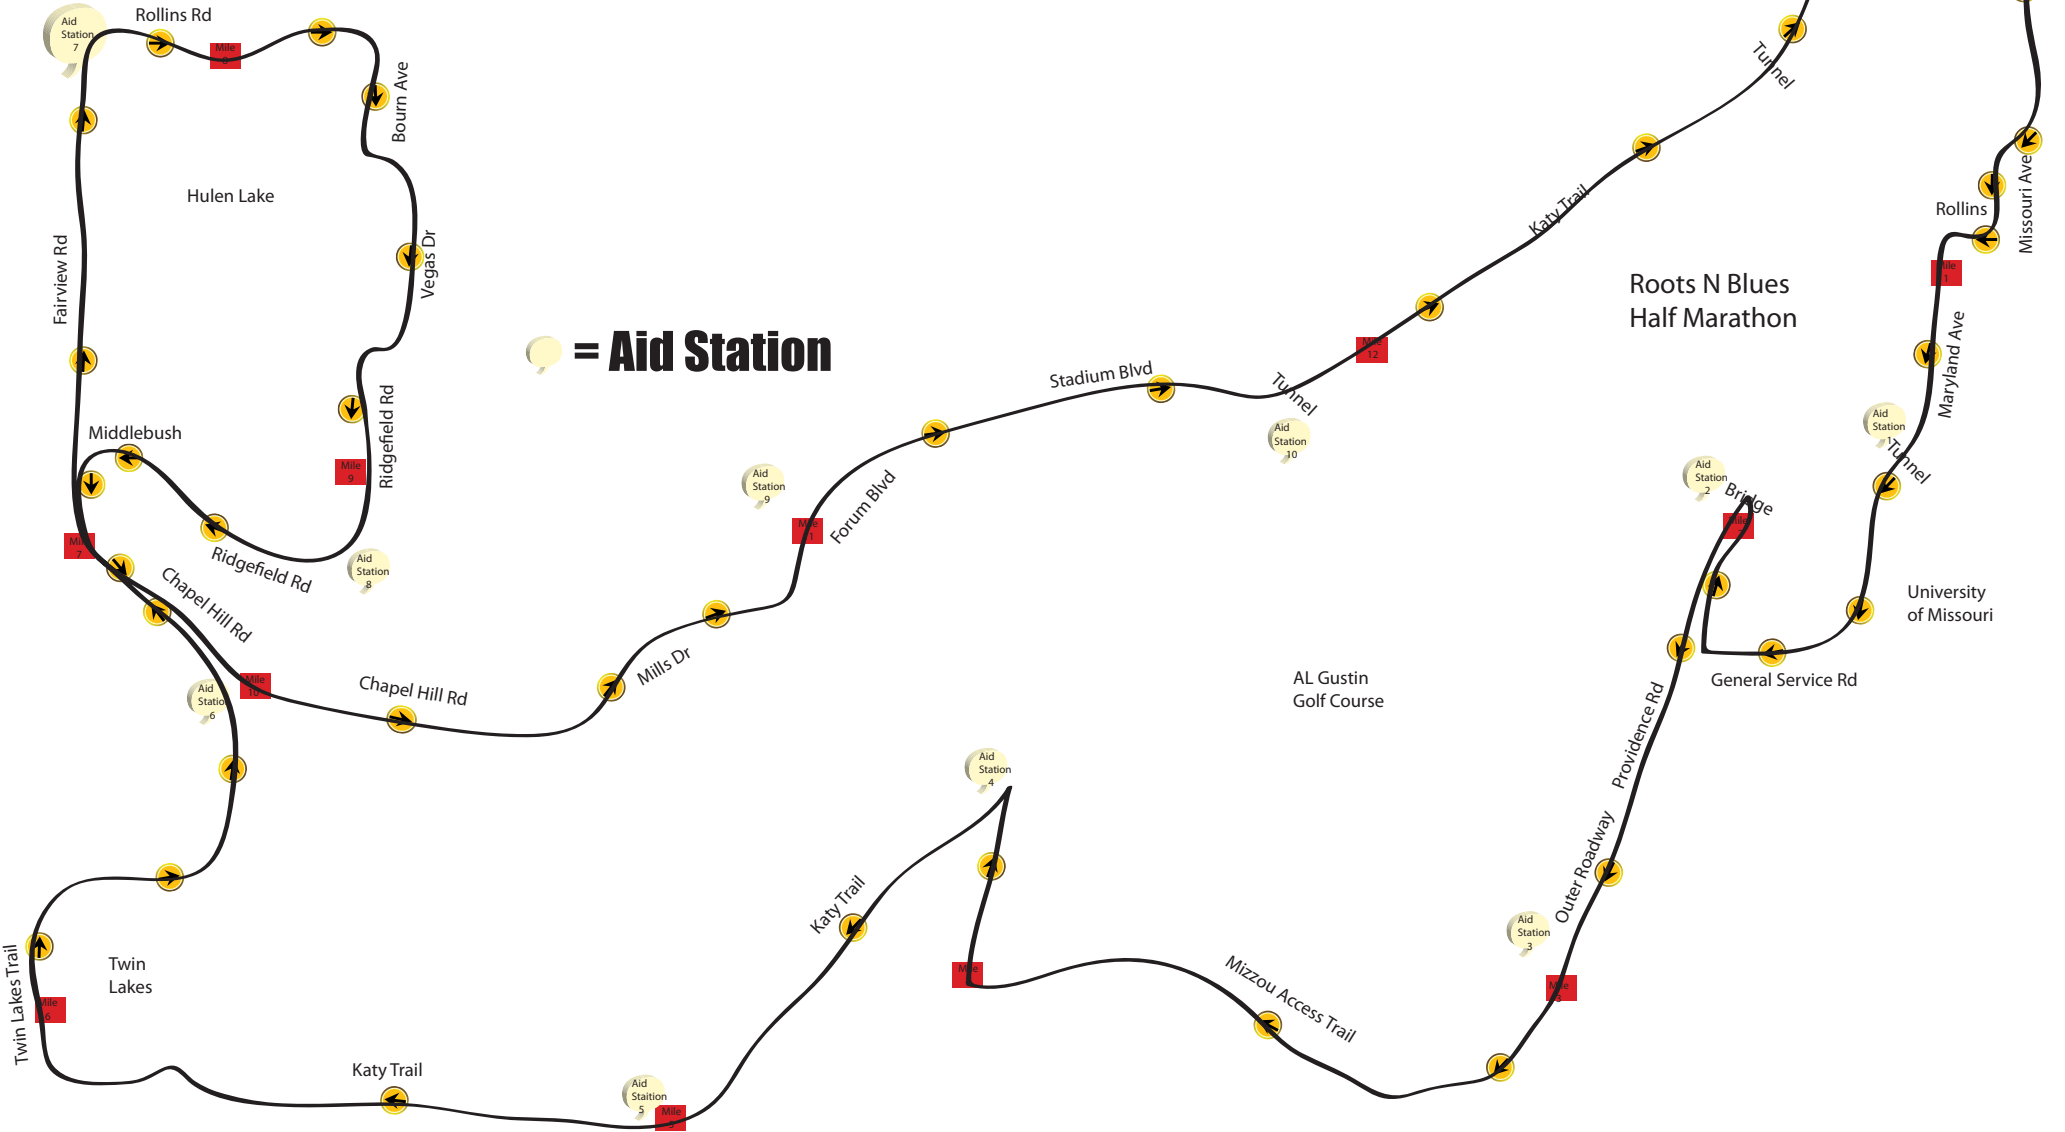

OCTOBER 2, 2010

BCNB ROOTS 'N BLUES 'N BBQ FESTIVAL Half Marathon

13.1 Mile Route

= Aid Station

Roots N Blues
Half Marathon

University
of Missouri